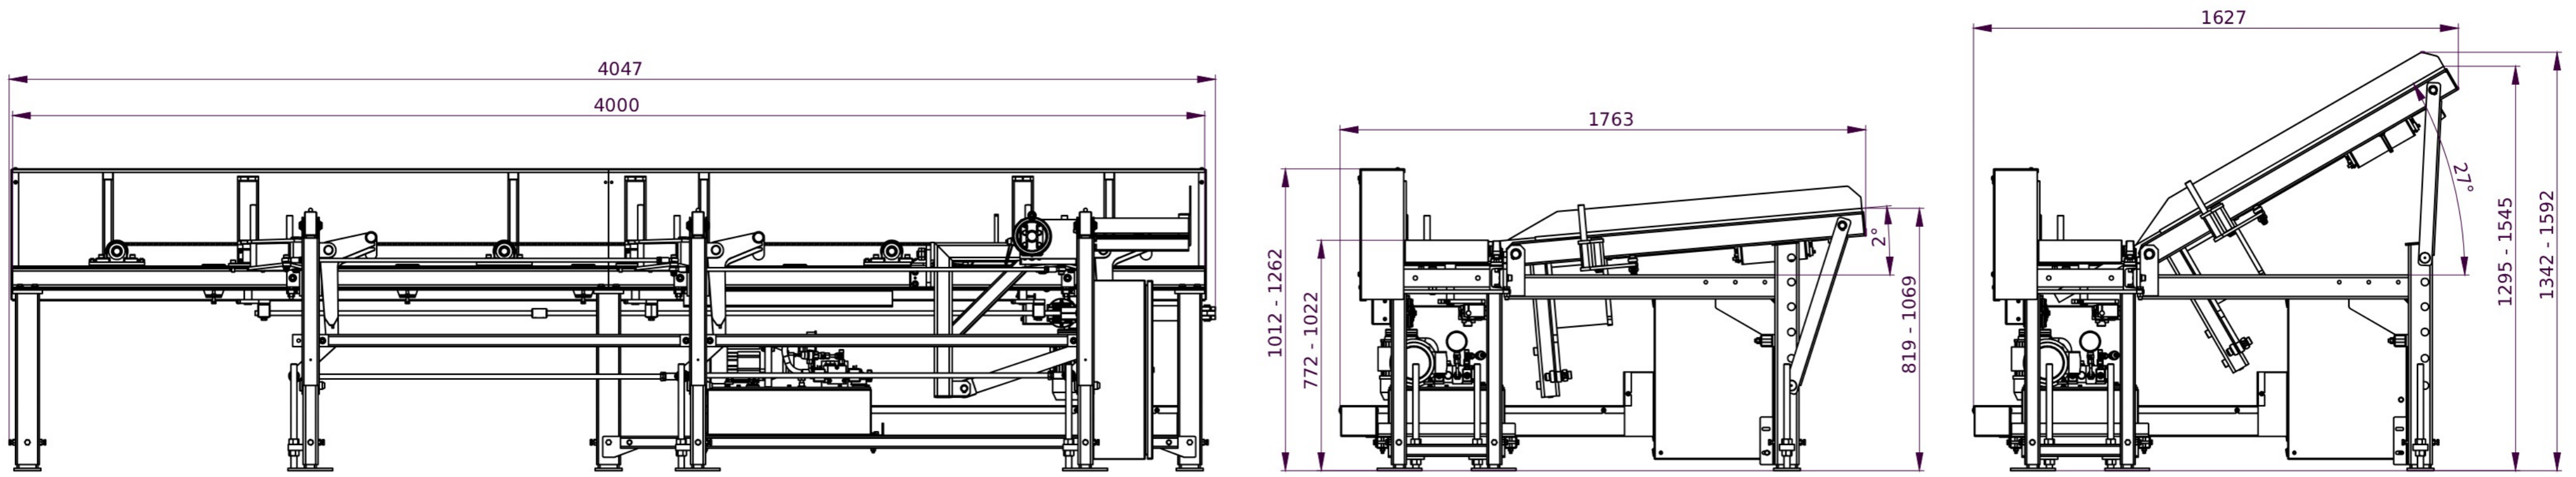

KPM - Automated material loader (3m)

KPM - Automated material loader (6m)