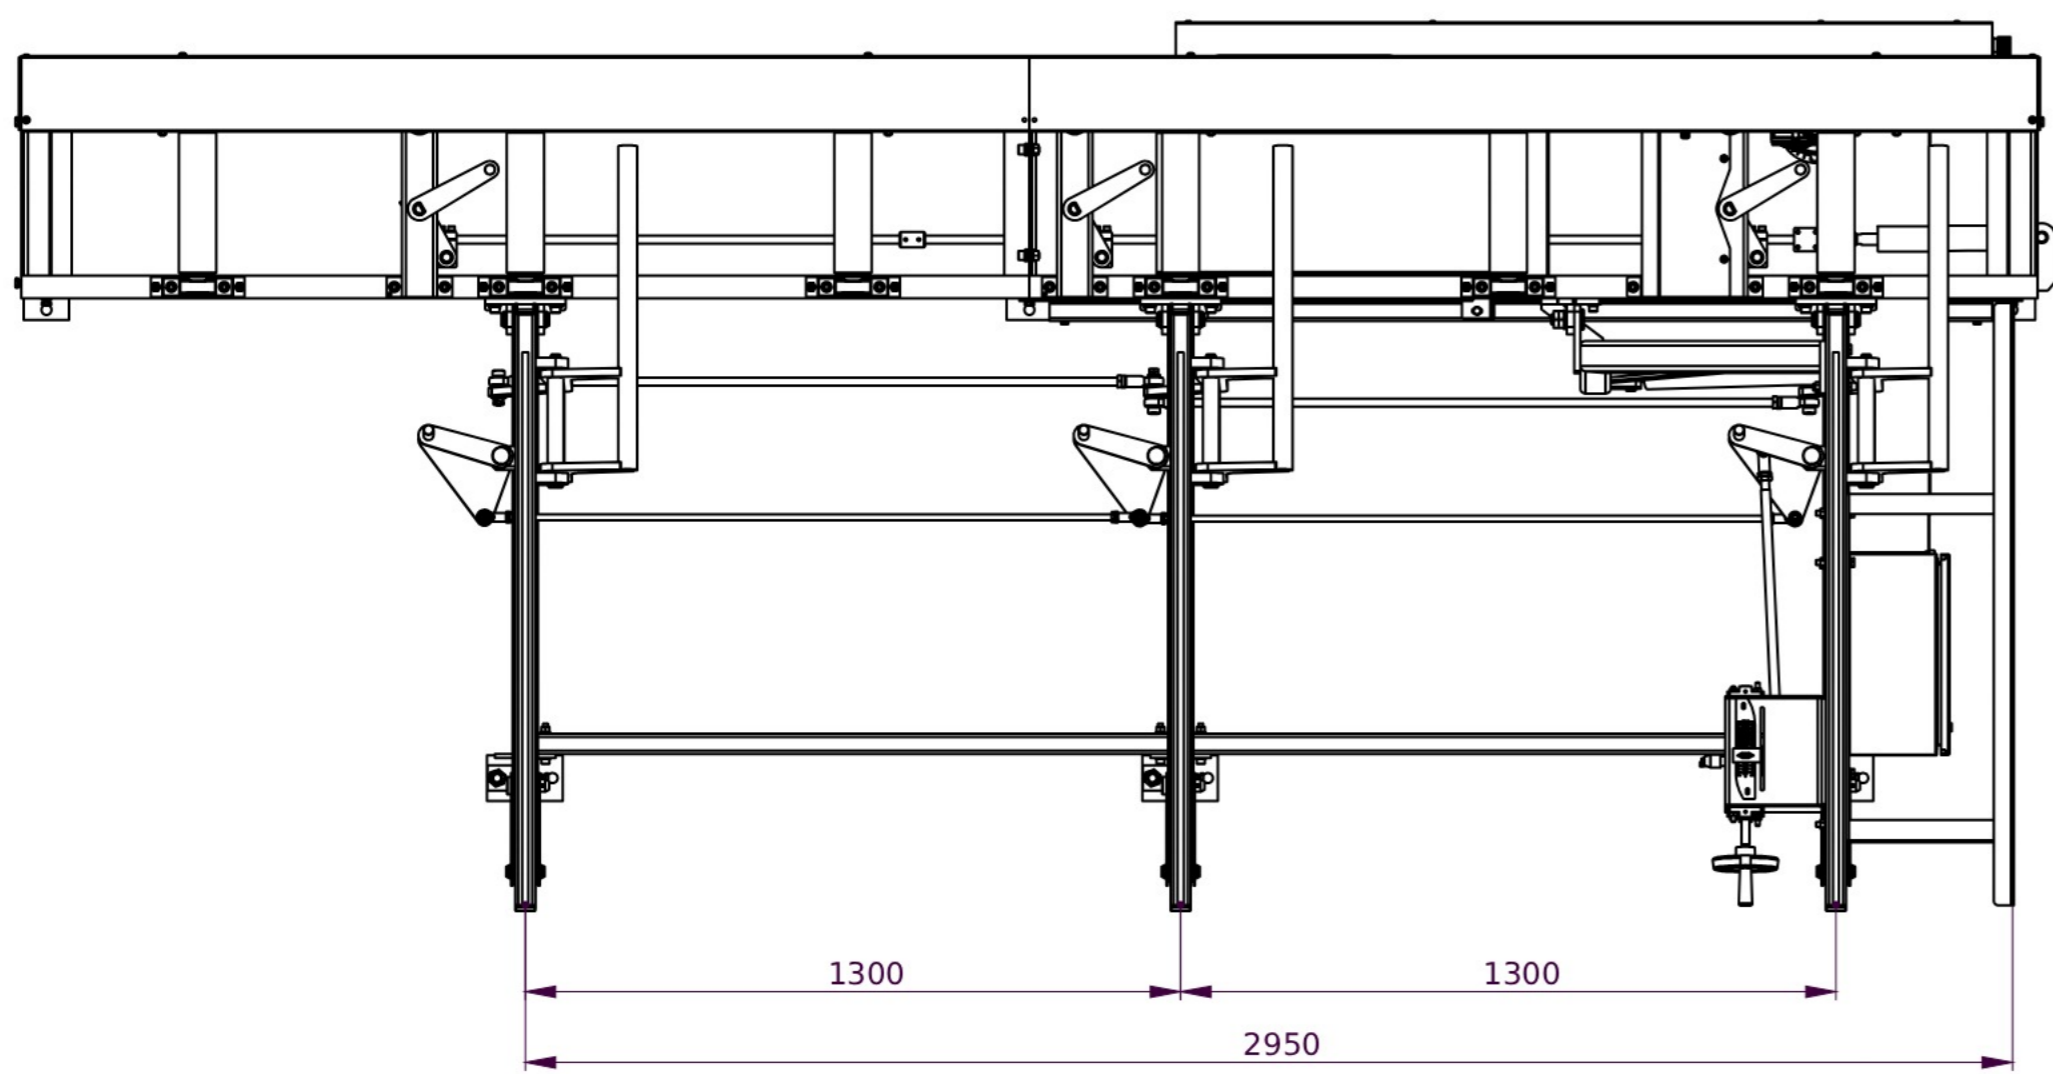

KPM - Automated material loader (3m)

KPM - Automated material loader (6m)